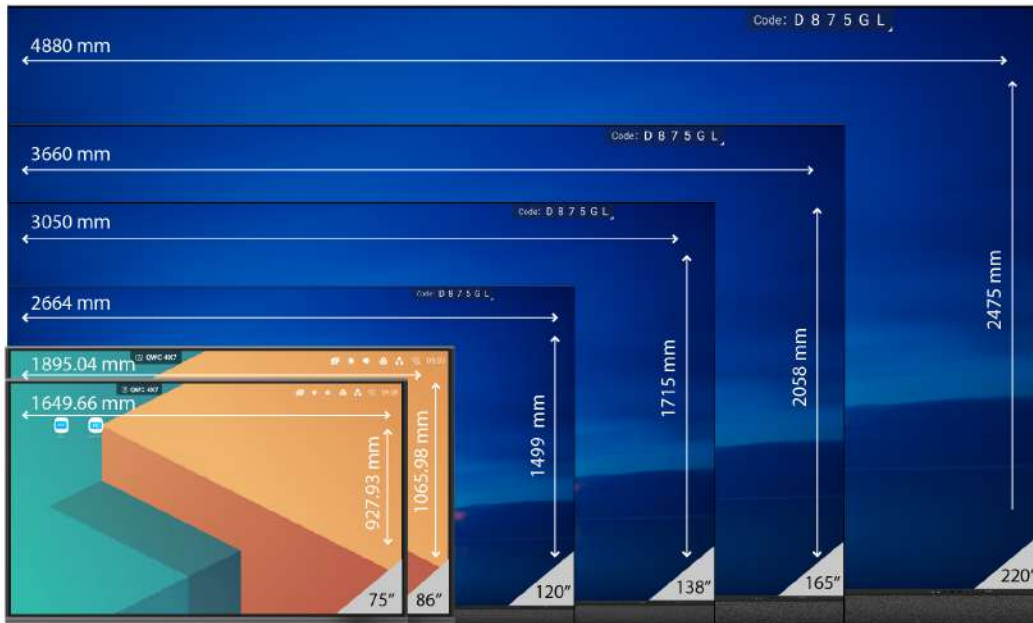

## eXtraordinary Display For eXecutive Meeting Room & Conference Hall

The ICE Board All-in-One LED Wall combines simplicity, versatility, and exceptional visual performance to create captivating and immersive displays. With its seamless integration, user-friendly controls, and reliable operation, the ICE Board opens up a world of possibilities for digital signage, events, and other applications. Experience the power of the ICE Board and elevate your visual communication to new heights.

# Bring Your Device & Share Your Screen to ICE Board LED Wall (up to 4 device simultaneously)

ICE Board  
All in One LED Wall

SCAN ME

Installation  
ICE Board LED Wall

SCAN ME

220 inch suitable  
for 3 x 5m display area

120 inch suitable  
for 2,5 x 1,5m display area

Minimalist style design  
with 3 mm  
super narrow frame.

Ultra-slim structure  
with 31 mm  
display thickness.

16:9  
16:9 Display Ratio

Plug & play Operation

ICE BOARD LED WALL	120 Inch	138 Inch	165 Inch	220 Inch
Pixel Pitch (mm)	2.0	1.9	1.9	2.5
Brightness (nits)	100-550	100-550	100-550	100-550
Refresh Rate (Hz)	1920/3840Hz	3840	3840	3840
Resolution	1280x720	1600x900	1920x1080	1920x1080
Power Consumption (Max / Ave)	1.85 / 0.74 (KW)	1.97 / 0.79 (KW)	2.83 / 1.13 (KW)	5.20 / 1.76 (KW)
Display Area (mm)	2664 x 1499	3050 x 1715	3660 x 2058	4880 x 2745
Overall Dimension (mm)	2678 x 1616 x 31	3064 x 1832 x 31	3674 x 2175 x 31	4893 x 2862 x 31
Weight (kg)	90	140	190	330
Recommended Viewing Distance	>2.6m	>3.8m	>3.8m	>5m
Gray Scale (Bit)	13-16bit	13-16bit	13-16bit	13-16bit
Viewing Angle (H/V)	170 / 170	160 / 140	160 / 140	170 / 170
Installation Method	Wall Mounting / With Stand	Wall Mounting / With Stand	Wall Mounting / With Stand	Wall Mounting